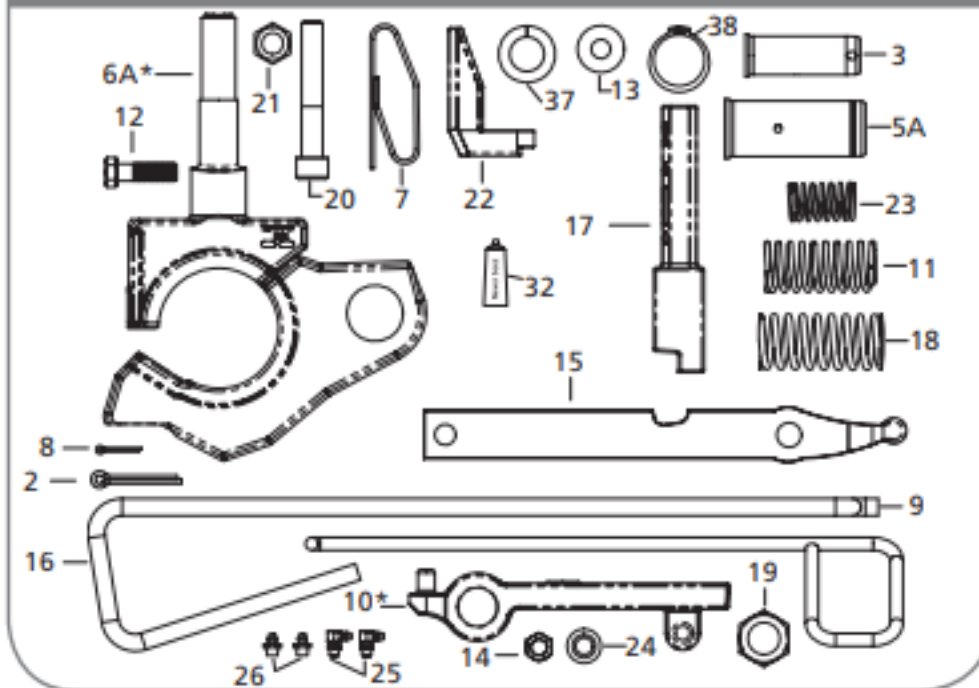

## RK-65015 Complete Rebuild Kit - XA-71-OA (3.5" Kingpin)

### FW0070 KIT PARTS LIST

ITEM	DESCRIPTION	PART NUMBER	QTY.	WEIGHT LBS [KG]
2	Cotter Pin 0.25" x 2.0"	XB-5	1	0.05 [0.02]
3	Lock Pin	XA-1016-C	1	0.92 [0.42]
4	Cotter Pin 0.25" x 2.5"	XB-T-60	1	0.04 [0.02]
5A	Lock Pin	XA-FW-108-D-15	1	
6*	Lock Set For 2" Kingpin	XA-FW-104-D	1	16.58 [7.52]
6A*	Lock Set For 3.5" Kingpin	XA-FW-104-D	1	13.85 [6.28]
7	Spring	XA-FW-128	1	0.57 [0.26]
8	Cotter Pin 1/8" x 1"	XB-16	1	0.01 [0.005]
9	Secondary Lock Release Handle	XA-FW-78	1	0.89 [0.40]
10*	Secondary Lock Arm	XA-FW-137-2	1	3.20 [1.45]
11	Spring	XB-1028-2	1	0.19 [0.09]
12	Hex Hd. Bolt 1/2" - 20 x 1.75"	XB-2083	1	0.13 [0.06]
13	Plain Washer	XB-T-49	1	0.04 [0.02]
14	Hex Lock Nut	XB-T-69-A	3	0.04 [0.02]
15	Release Lever	XA-1005-FH	1	1.98 [0.90]
16	Release Handle	XA-1117-H	1	1.97 [0.89]
16A	Release Handle	XA-03715	1	2.37 [1.08]
17	Plunger	XA-1104	1	3.09 [1.40]
18	Compression Spring (Red)	XB-1007	1	0.32 [0.15]

### FW0070 KIT PARTS LIST

ITEM	DESCRIPTION	PART NUMBER	QTY.	WEIGHT LBS [KG]
19	Jam Nut 1" - 14	XB-04473	1	0.13 [0.06]
20	Socket Head Cap Screw	XB-09407	1	0.40 [0.18]
21	Lock Nut 5/8" - 11	XB-HNH-58-C	1	0.08 [0.03]
22	Adjusting Wedge	XD-3123-1	1	1.18 [0.54]
23	Compression Spring	XB-403	1	0.07 [0.03]
24	Nylon Bushing	XB-02949	1	0.01 [0.005]
25	Lube Fitting (90°)	XB-0769	2	0.02 [0.01]
26	Lube Fitting	XB-H-38	2	0.01 [0.005]
32	Never-Seez, 7.5g Tube	XB-02967		N/A
37	Washer, Lock 1.0"	XB-10327	1	
38	Ring, Retaining	XB-09153	1	